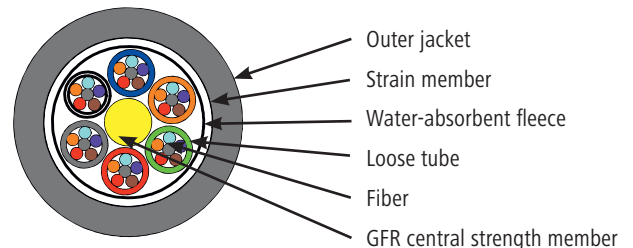

A-DQ(ZN)B2Y 4x12