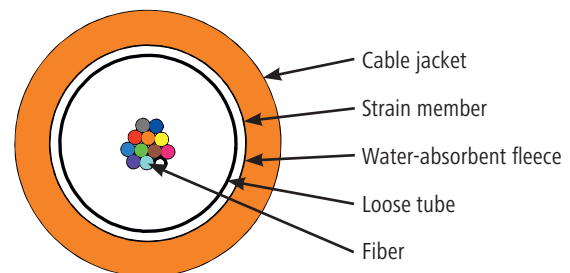

FO Cables per Drum

As a practical addition to the existing pre-terminated cables and the bulk cables, outdoor and universal cables per drum permit particularly cost-effective installation, especially for longer cable sections.

The **A/I-DQ(ZN)BH universal cable** is suitable for both indoor and outdoor use, thanks to a halogen-free outer jacket. Non-metallic strength members protect the optical fibers from mechanical stress when the cable is pulled in, fixed or attacked by rodents.

The **A-DQ(ZN)B2Y outdoor cable** comes with dielectric strength members as an effective rodent protection. Its PE jacket is UV-stable, weather-resistant and is naturally suitable for direct burial.

The robust **A-DQ(ZN)(SR)B2Y outdoor cable** comes with corrugated steel armour for applications with extreme mechanical loads. Its PE jacket is UV-stable, weather-resistant and is naturally suitable for direct burial.

The cables can be terminated in the proven patch panels of the BASIS V and PROFI V series, as well as in the splice modules in the modular fiber optic distribution system with 1 and 3 HU module carriers.

The cables are delivered on environmentally friendly single-use wooden reels. The delivery quantity is always two kilometers.

Universal cable A/I-DQ(ZN)BH

Technical Data

Cable construction:	FO universal cable A/I-DQ(ZN)BH
Cable jacket:	LSZH, jacket colour yellow (Singlemode) or orange (Multimode), UV resistant
Fiber type:	Singlemode OS2, Multimode OM1, OM2, OM3, OM4
Fiber count:	4, 6, 8, 12, 24, 48 fibers
Put-up:	2,000 m on single-use plywood reel