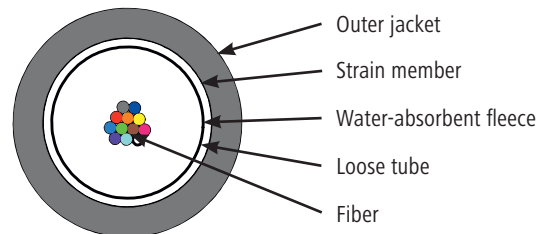

Order no.	Description	Fiber
L08020D0004	A-DQ(ZN)B2Y 1x12E9/125 OS2	12 x Singlemode OS2
L08020D0005	A-DQ(ZN)B2Y 1x24E9/125 OS2	24 x Singlemode OS2
L08021D0101	A-DQ(ZN)B2Y 1x4G50/125 OM2	4 x Multimode OM2
L08021D0102	A-DQ(ZN)B2Y 1x6G50/125 OM2	6 x Multimode OM2
L08021D0103	A-DQ(ZN)B2Y 1x8G50/125 OM2	8 x Multimode OM2
L08021D0104	A-DQ(ZN)B2Y 1x12G50/125 OM2	12 x Multimode OM2
L08021D0105	A-DQ(ZN)B2Y 1x24G50/125 OM2	24 x Multimode OM2
L08021D0201	A-DQ(ZN)B2Y 1x4G50/125 OM3	4 x Multimode OM3
L08021D0202	A-DQ(ZN)B2Y 1x6G50/125 OM3	6 x Multimode OM3
L08021D0203	A-DQ(ZN)B2Y 1x8G50/125 OM3	8 x Multimode OM3
L08021D0204	A-DQ(ZN)B2Y 1x12G50/125 OM3	12 x Multimode OM3
L08021D0205	A-DQ(ZN)B2Y 1x24G50/125 OM3	24 x Multimode OM3
L08021D0301	A-DQ(ZN)B2Y 1x4G50/125 OM4	4 x Multimode OM4
L08021D0302	A-DQ(ZN)B2Y 1x6G50/125 OM4	6 x Multimode OM4
L08021D0303	A-DQ(ZN)B2Y 1x8G50/125 OM4	8 x Multimode OM4
L08021D0304	A-DQ(ZN)B2Y 1x12G50/125 OM4	12 x Multimode OM4
L08021D0305	A-DQ(ZN)B2Y 1x24G50/125 OM4	24 x Multimode OM4

Order no.	Description	Fiber
L08020D1006	A-DQ(ZN)B2Y 4x12E9/125 OS2	48 x Singlemode OS2
L08021D1106	A-DQ(ZN)B2Y 4x12G50/125 OM2	48 x Multimode OM2
L08021D1206	A-DQ(ZN)B2Y 4x12G50/125 OM3	48 x Multimode OM3
L08021D1306	A-DQ(ZN)B2Y 4x12G50/125 OM4	48 x Multimode OM4

A-DQ(ZN)B2Y 1xX