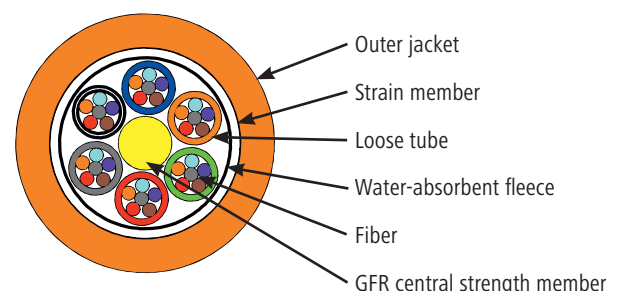

A/I-DQ(ZN)BH 4x12

Order no.	Description	Fiber
L08020T1016	A/I-DQ(ZN)BH 4x12E9/125 OS2	48x Singlemode OS2
L08021T1126	A/I-DQ(ZN)BH 4x12G50/125 OM2	48x Multimode OM2
L08021T1226	A/I-DQ(ZN)BH 4x12G50/125 OM3	48x Multimode OM3
L08021T1326	A/I-DQ(ZN)BH 4x12G50/125 OM4	48x Multimode OM4