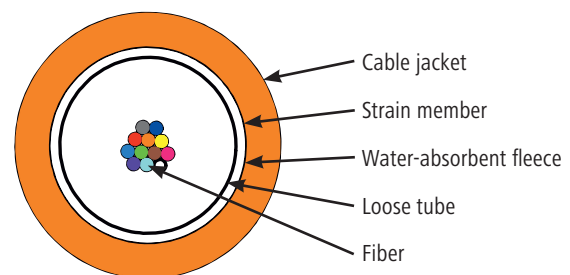

A/I-DQ(ZN)BH 1xX